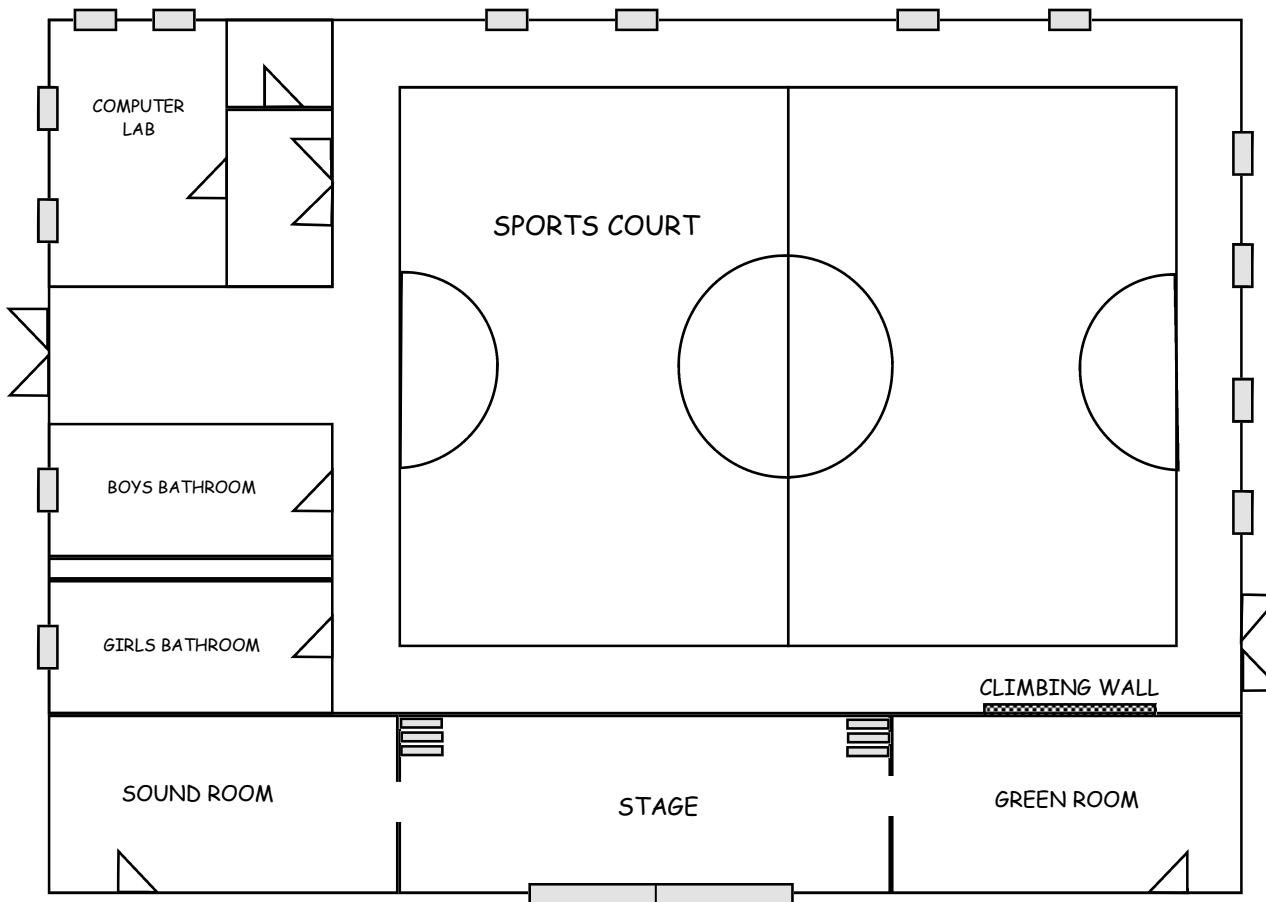

Situated in the central area of camp, the Donald Jonas Gymnasium/Leonard Franklin Theatre is a modern, heated multi-purpose facility. This building can be used as an alternative program area, for sporting activities, in inclement weather and for evening programs.

Gymnasium facilities include:

- Large elevated stage equipped with full stage lighting, sound system, green room and stage curtains.
- Large sports courts and equipment for such sports as basketball, soccer, hockey and volleyball.
- Modern computer lab with 7 PCs and full internet access.
- 25 foot indoor climbing wall suitable for novice to experienced climbers.
- Separate male and female bathroom facilities.
- This building meets all modern fire codes and health and safety regulations.