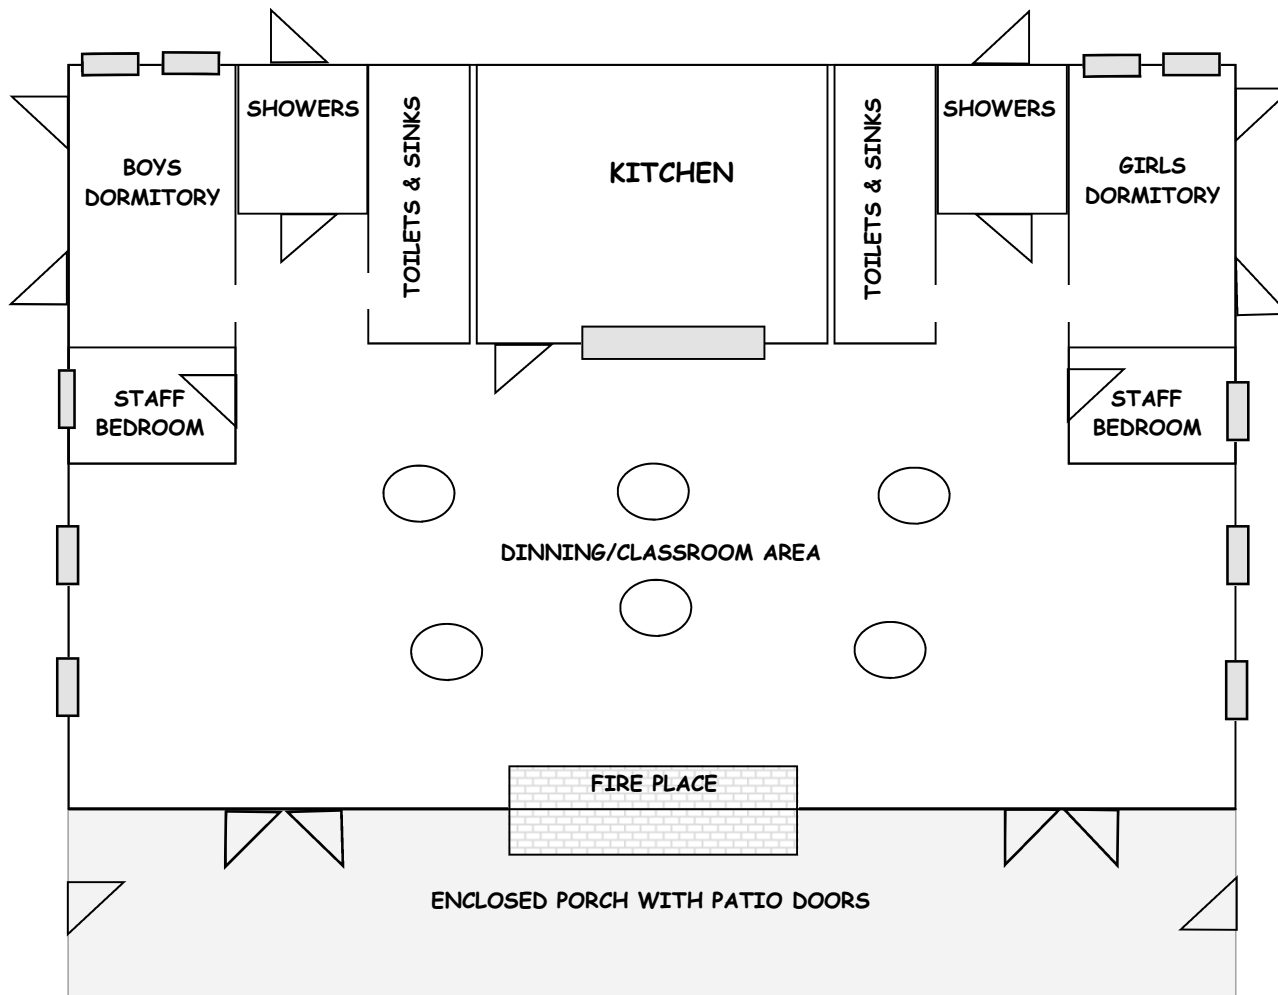

# Hayden Lodge

Hayden Lodge is a large modern, year round facility which can house up to 64 people and is heated for your comfort. Accommodation is provided in two separate dormitories and is suitable for coed groupings. Situated on the shore of Lake Larriwein, this building enjoys stunning views of the lake and the surrounding countryside.

# Hayden Lodge

Hayden Lodge is a large modern, year round facility which can house up to 64 people and is heated for your comfort. Situated on the shore of Lake Larriwein, this building enjoys stunning views of the lake and the surrounding countryside. Hayden has wall to wall carpeting in sleeping areas and meets all modern fire and health and safety codes.

## Hayden facilities include:

- Two large, separate dormitory style sleeping areas which can house up to 60 people.
- Two smaller teacher/group leader rooms which sleep up to 4 people.
- Separate bathroom and shower facilities suitable for coed groups.
- Self contained kitchen with appliances to cook for groups of up to 80 people.
- Large meeting room with a large stone fireplace as its focus which is ideal for conferences, teaching, program activities etc and is also used as a dining area.
- Large porch area with patio style doors which can be used for additional meeting/program space or to just enjoy the beautiful Lake view.
- Outdoor fireplace ideal for campfire and outdoor cooking.